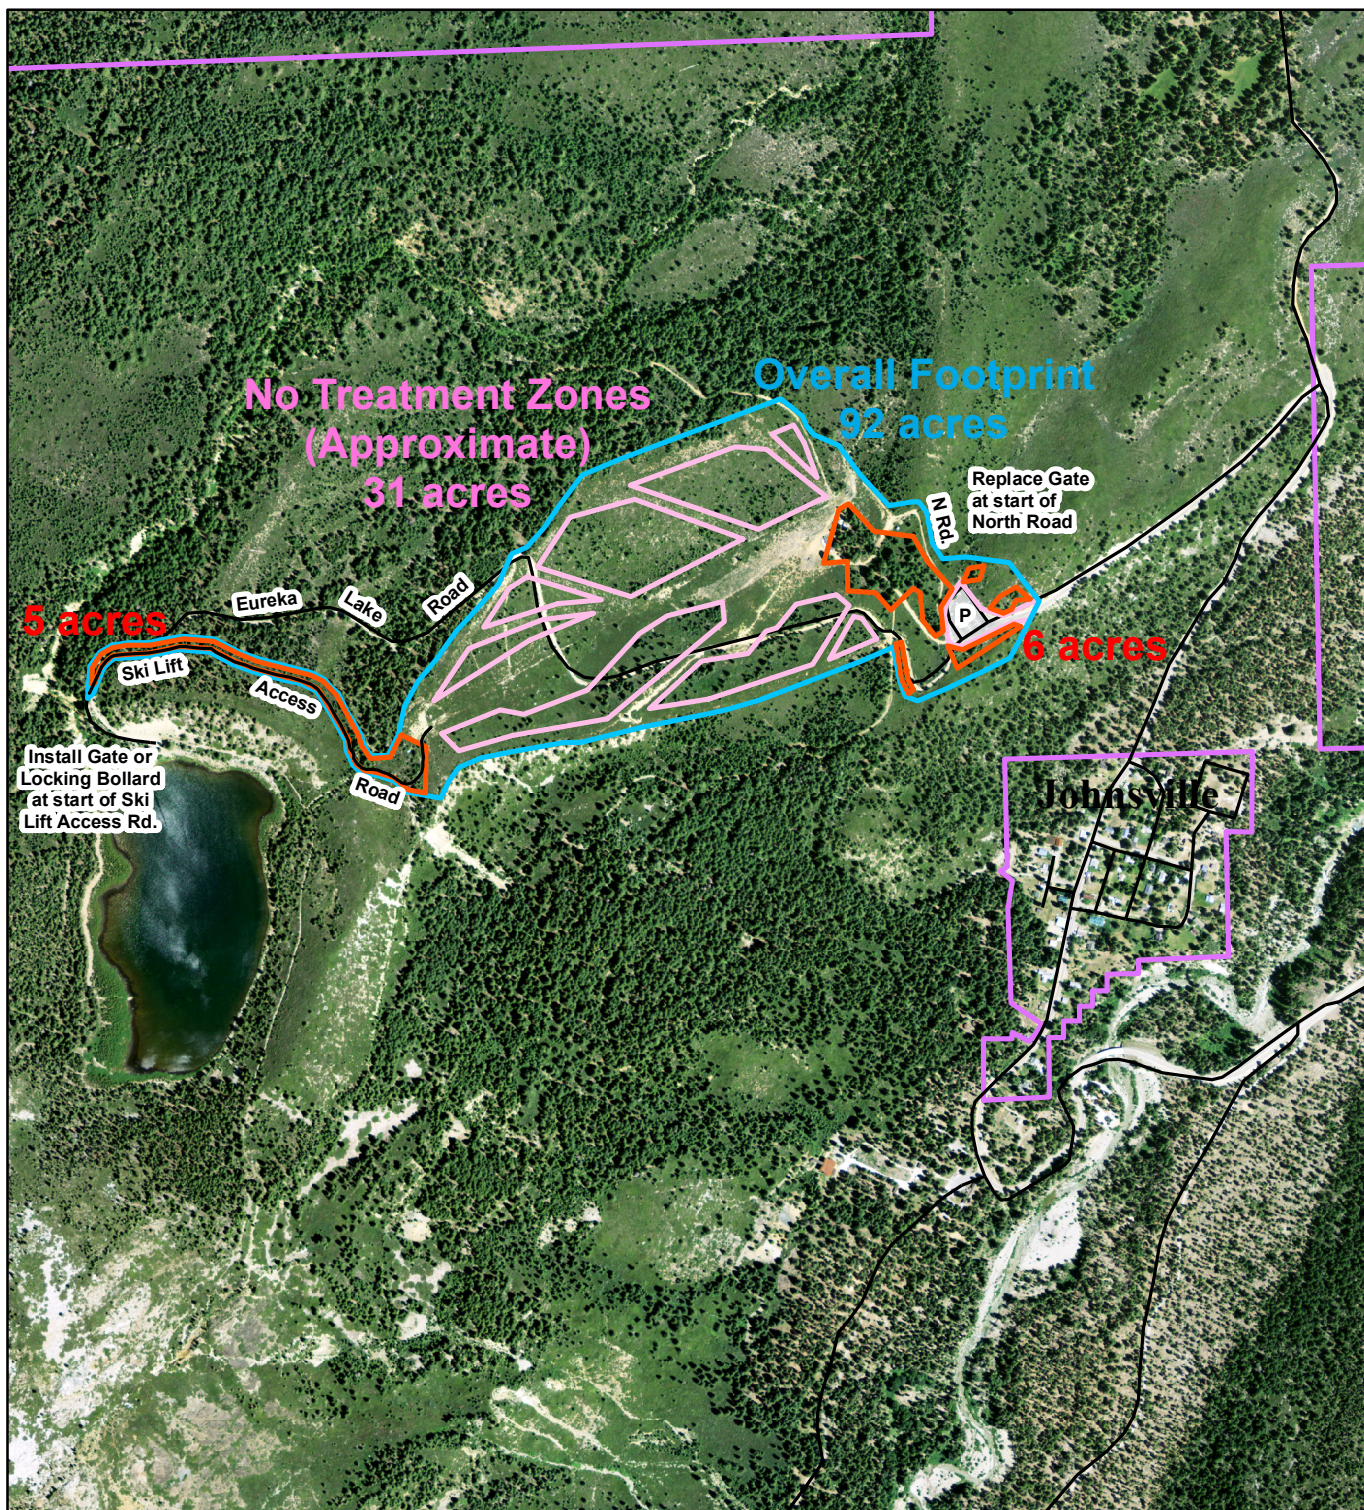

Plumas Ski Bowl Fire Safe Recreation Plumas-Eureka State Park

-  Overall Footprint 92 acres
-  Approx. No Treatment Zones 31 acres
-  Mastication = $92 - 31 = 61$ acres
-  Forest Thinning (and Mastication) 11 acres
-  Roads and Trails
-  State Park Boundary