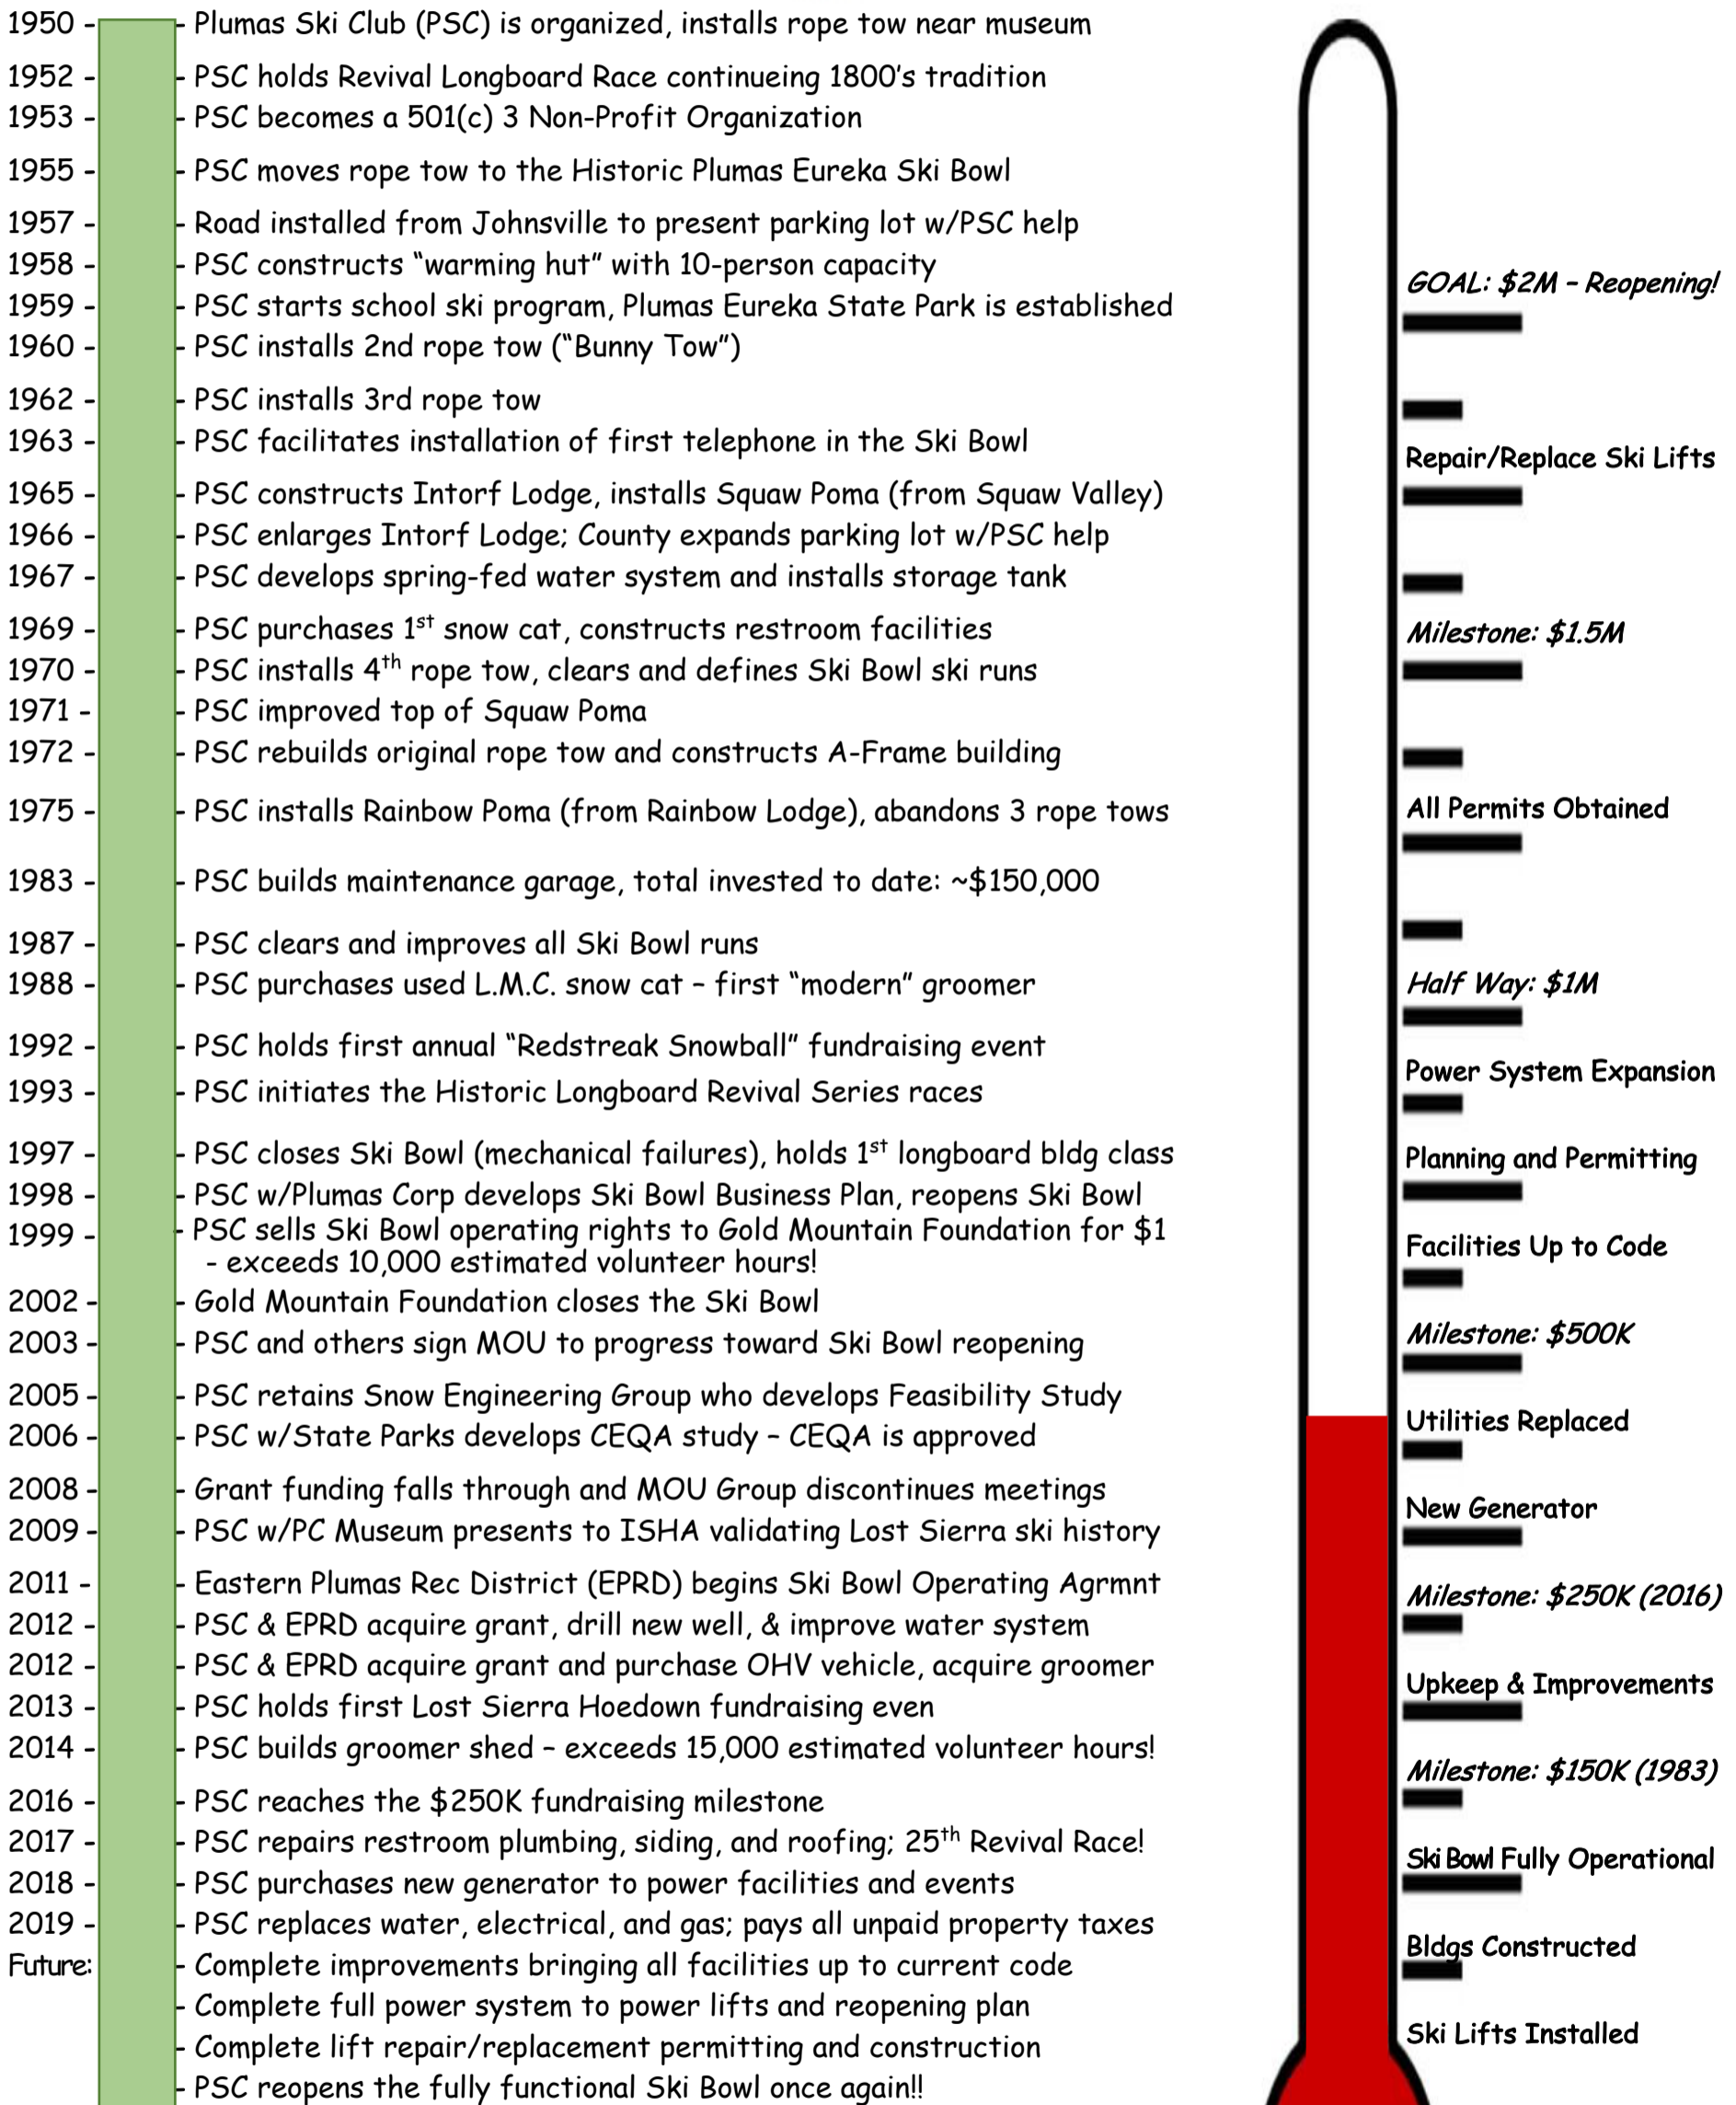

PLUMAS SKI CLUB

TIMELINE & PROGRESS TRACKER

Last Updated: 9th of September, 2019
Available from: www.PlumasSkiClub.org

LONG LIVE LONGBOARDS!